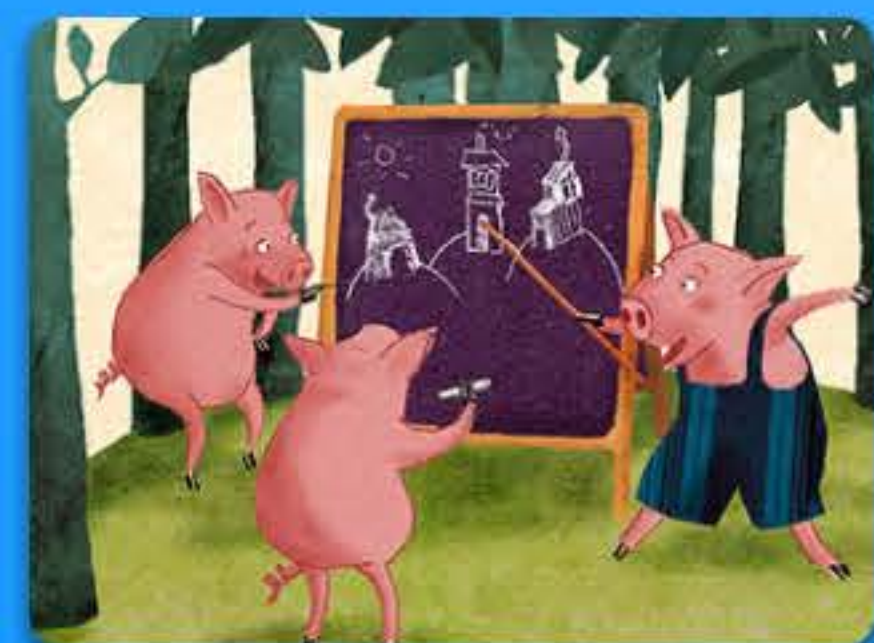

Je raconte

A white rounded rectangular box containing a solid green horizontal bar.

A white rounded rectangular box containing a horizontal bar that is mostly light green, with a small dark green square at the beginning.

A large white rounded rectangular box containing a blue plus sign (+) in the center.

 **Écouter cette histoire**

**Veux-tu garder cet
enregistrement ?**