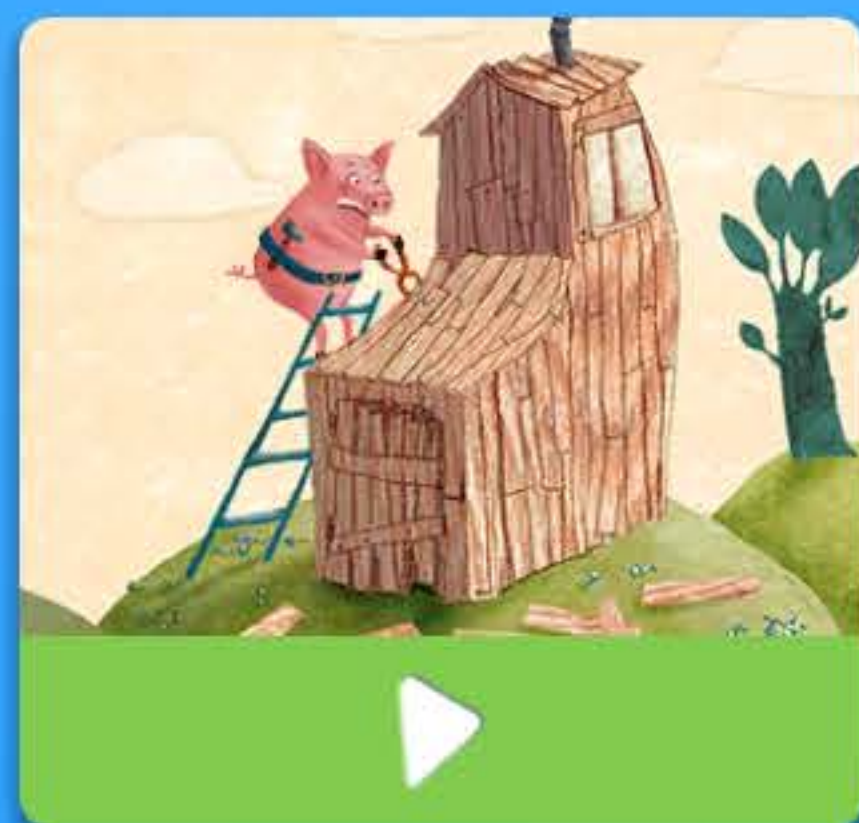

Je raconte

A white rounded rectangular box containing a solid green horizontal bar.

A white rounded rectangular box containing a horizontal bar that is mostly light green, with a small dark green square at the beginning.

A large white rounded rectangular box containing a blue plus sign (+) in the center.

 **Écouter cette histoire**

**Veux-tu garder cet
enregistrement ?**